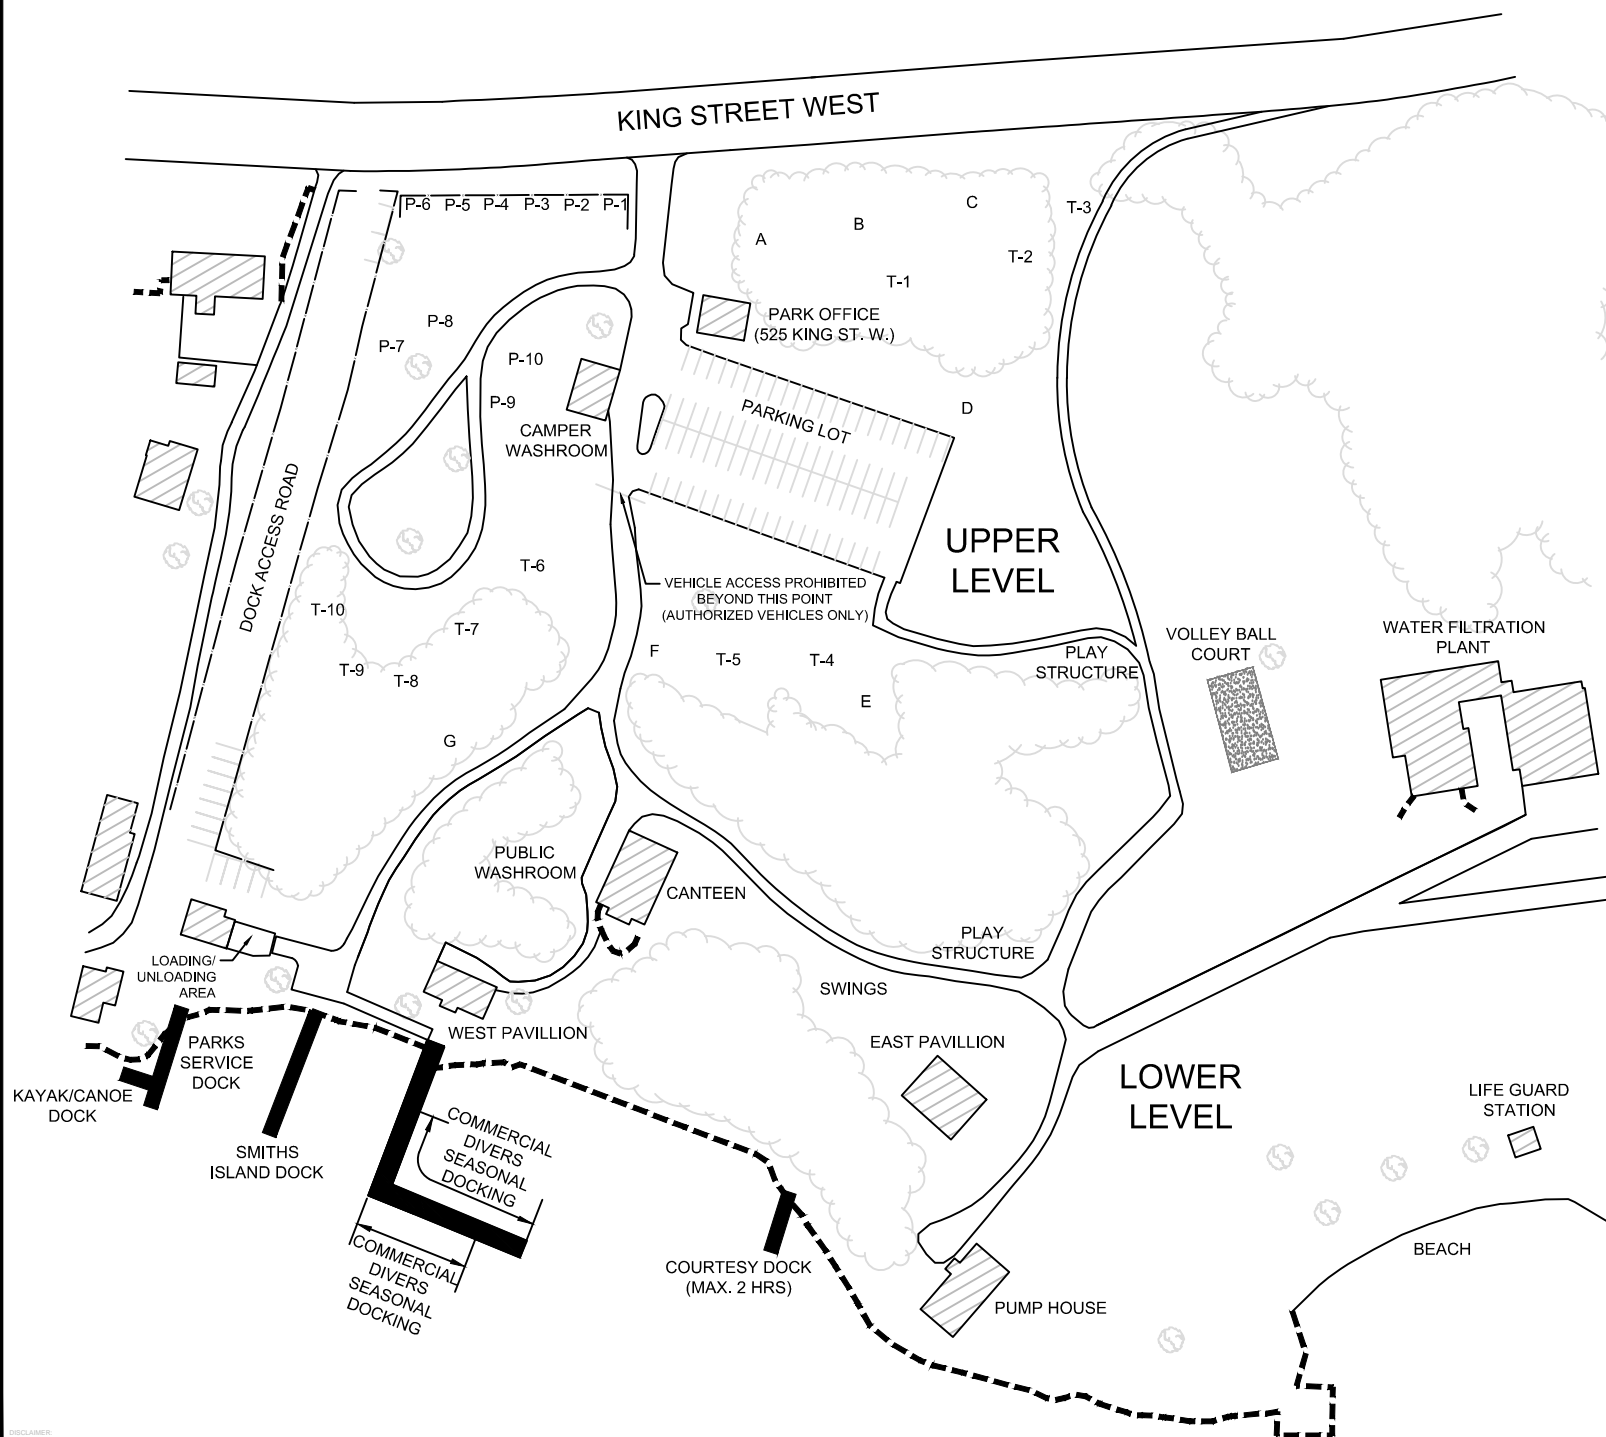

BROCKVILLE

CITY OF THE 1000 ISLANDS

OPERATIONS DEPARTMENT

NORTH:

LEGEND:

- P-1 POWER CAMP SITE
- T-1 TENT CAMP SITE
- A CAMP SITE
- --- RETAINING WALL
- - - FENCE

DRAWING NAME

ST. LAWRENCE PARK
SK2019-104

DRAWN BY:	JPB
DATE:	NOV 11/18