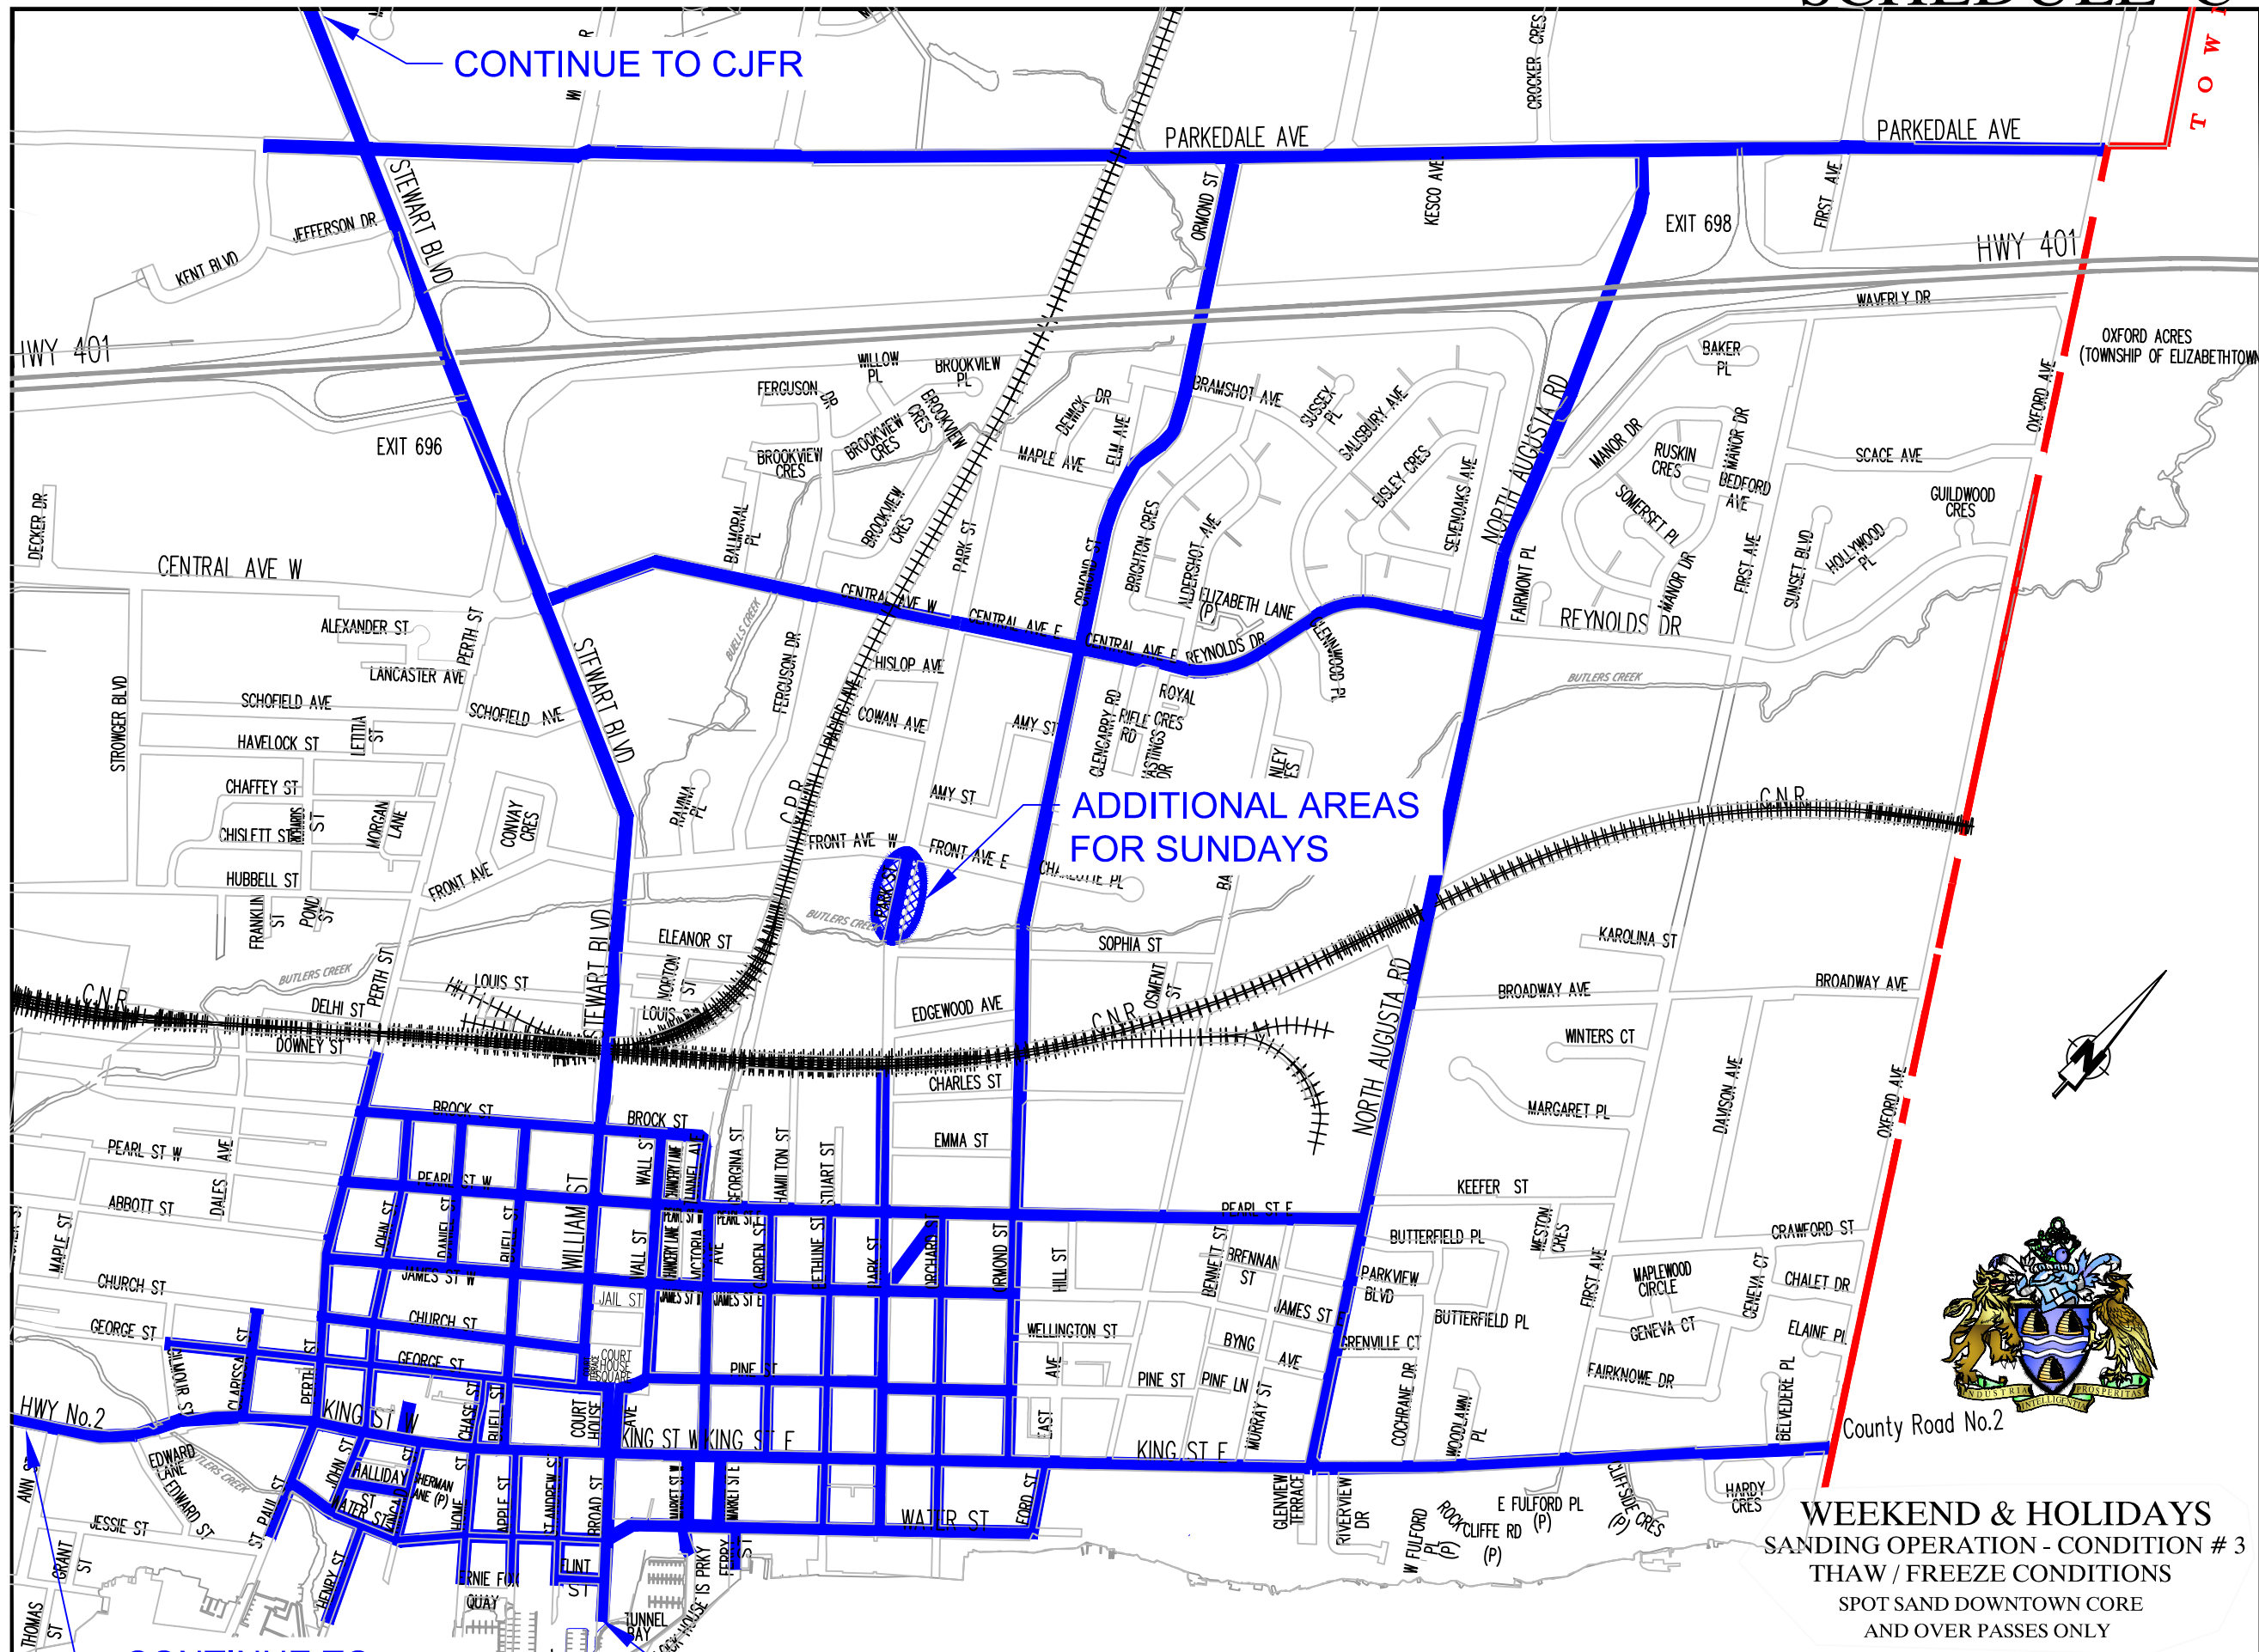

SCHEDULE C

CONTINUE TO CJFR

ADDITIONAL AREAS FOR SUNDAYS

CONTINUE TO COUNTRY CLUB

ONLY PLOW TO FIRST BOLLARD ON EACH SIDE

WEEKEND & HOLIDAYS
 SANDING OPERATION - CONDITION # 3
 THAW / FREEZE CONDITIONS
 SPOT SAND DOWNTOWN CORE
 AND OVER PASSES ONLY