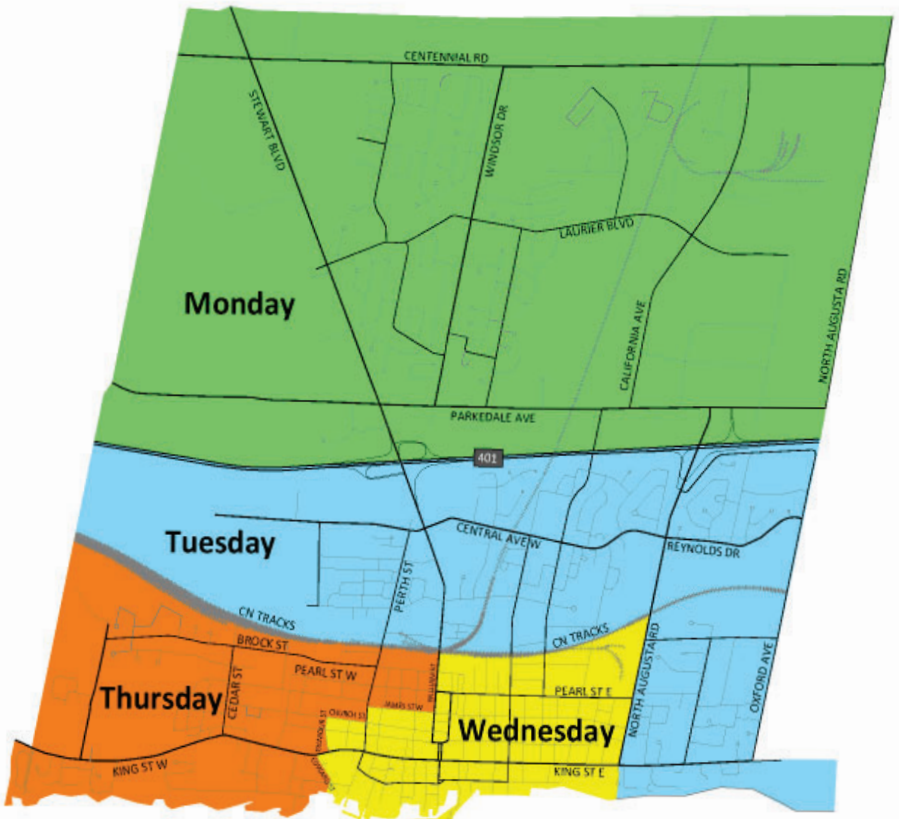

Collection Day Map

Having trouble remembering collection dates? **Download the FREE Recycle Coach** app on your smartphone, tablet or use the plug-in on our website at www.brockville.com/SolidWaste to set reminders, search instructions on disposing of items and more!

Stay informed about Brockville's waste and recycling program, including holiday collection changes, event reminders and more!

Download the FREE Recycle Coach app

Search "recycle coach"

Questions? SolidWaste@brockville.com or 613-342-8772 ext. 3220
www.brockville.com/SolidWaste