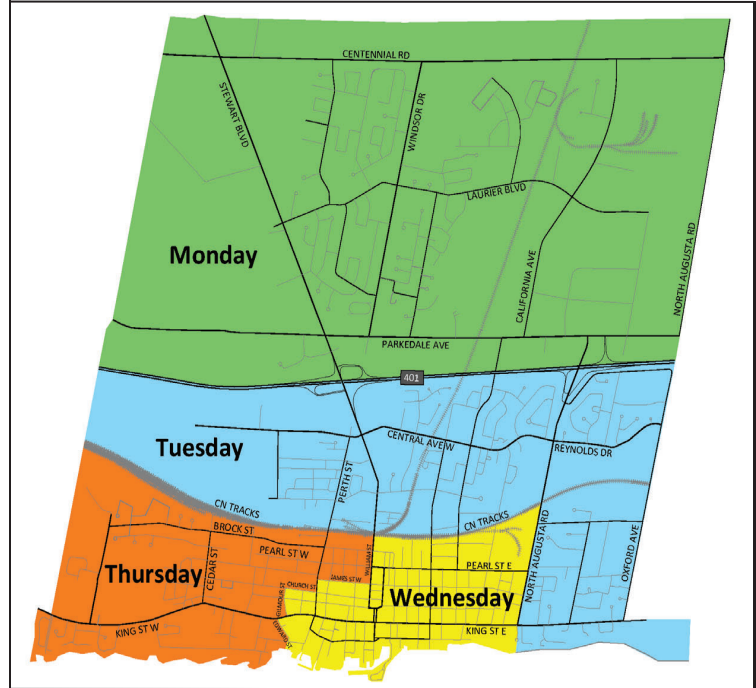

December 2026

Sunday	Monday	Tuesday	Wednesday	Thursday	Friday	Saturday
		1 	2 	3 	4	5
6	7 	8 	9 	10 	11	12
13	14 	15 	16 	17 	18	19
20	21 	22 	23 	24 	25 Christmas Day	26 Boxing Day
27	28 	29 	30 	31 		

Collection Zones Map

Find your recycling collection schedule at
www.circularmaterials.ca/app/